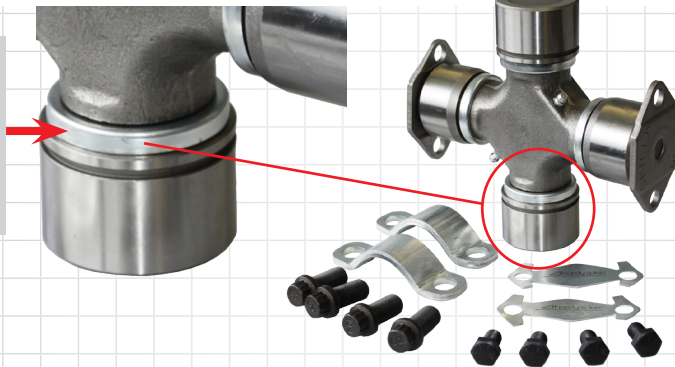

hardy spicer

• HOSE • FITTINGS • DRIVESHAFTS

Certified AS/NZS ISO 9001:2008

NEW Improved Design 1610-1810 Universal Joints

The Perfect Fit

- **Teflon thrust pads** prevent metal on metal contact eliminating galling and reduces internal heat ensuring long life and a perfect fitting universal joint.
- **Triple lip seals** provide greater protection preventing contaminants entering and retaining lubrication for longer lasting protection.
- **Steel Shields** provide extra protection for the seals to give the ultimate joint protection.
- **Two grease nipples** located opposite each other providing easy access to allow a lubrication point without having to rotate the shaft - **Saving you time in maintenance.**
- Supplied with **all bolts and lock tabs** for secure mounting bolt retention.

Triple Lip Seals for Superior Sealing

Steel Shields for Ultimate Seal Protection

Thrust Pads for a Perfect Fit

5-279X - 1610 Series Full Round Universal Joint

5-280X - 1710 Series Full Round Universal Joint